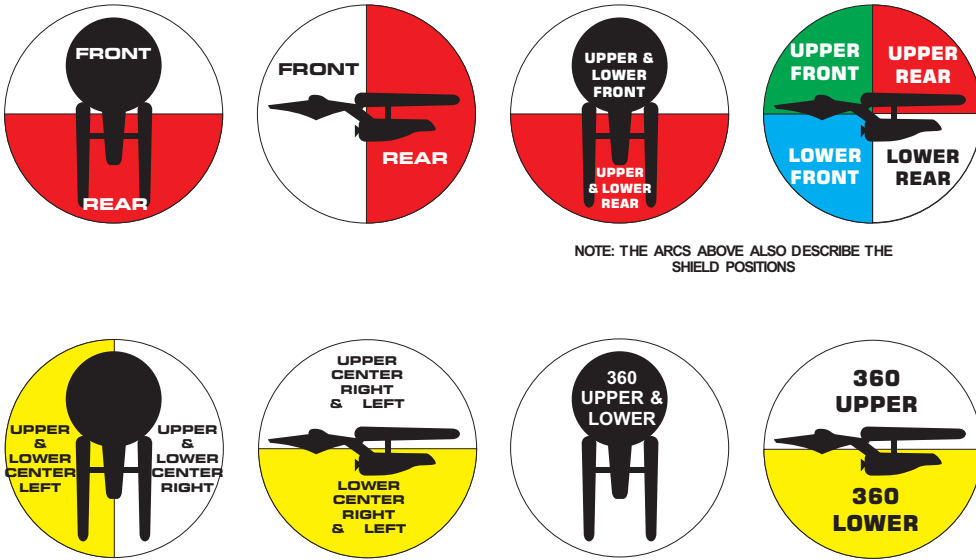

FIRING & SHIELD ARCS

TURN SEQUENCE

- ◆ ALL SHIPS FILL IN RECORD SHEET - ENERGY & SHIELD ALLOCATION, CURRENT SPEED AND BOWLING FOR ENGINE REPAIRS
- ◆ ALL SHIPS FILL IN ORDER THROUGH ALL 10 PHASES USING THE PHASED MOVEMENT CHART
- ◆ SHIPS MAY FIRE AT THE END OF ANY PHASE - ONLY GALAXY CLASS IN PHASE ZERO
- ◆ DAMAGE INFLICTED IN THE SAME PHASE IS SIMULTANEOUS

CHANGES IN ATTITUDE

YAW

PITCH

ROLL

THE FIVE SHIP ATTITUDES

HORIZONTAL **INCLINED** **ROLLED INCLINED** **HORIZONTAL ROLLED** **VERTICAL**

THE EIGHT SLIPS